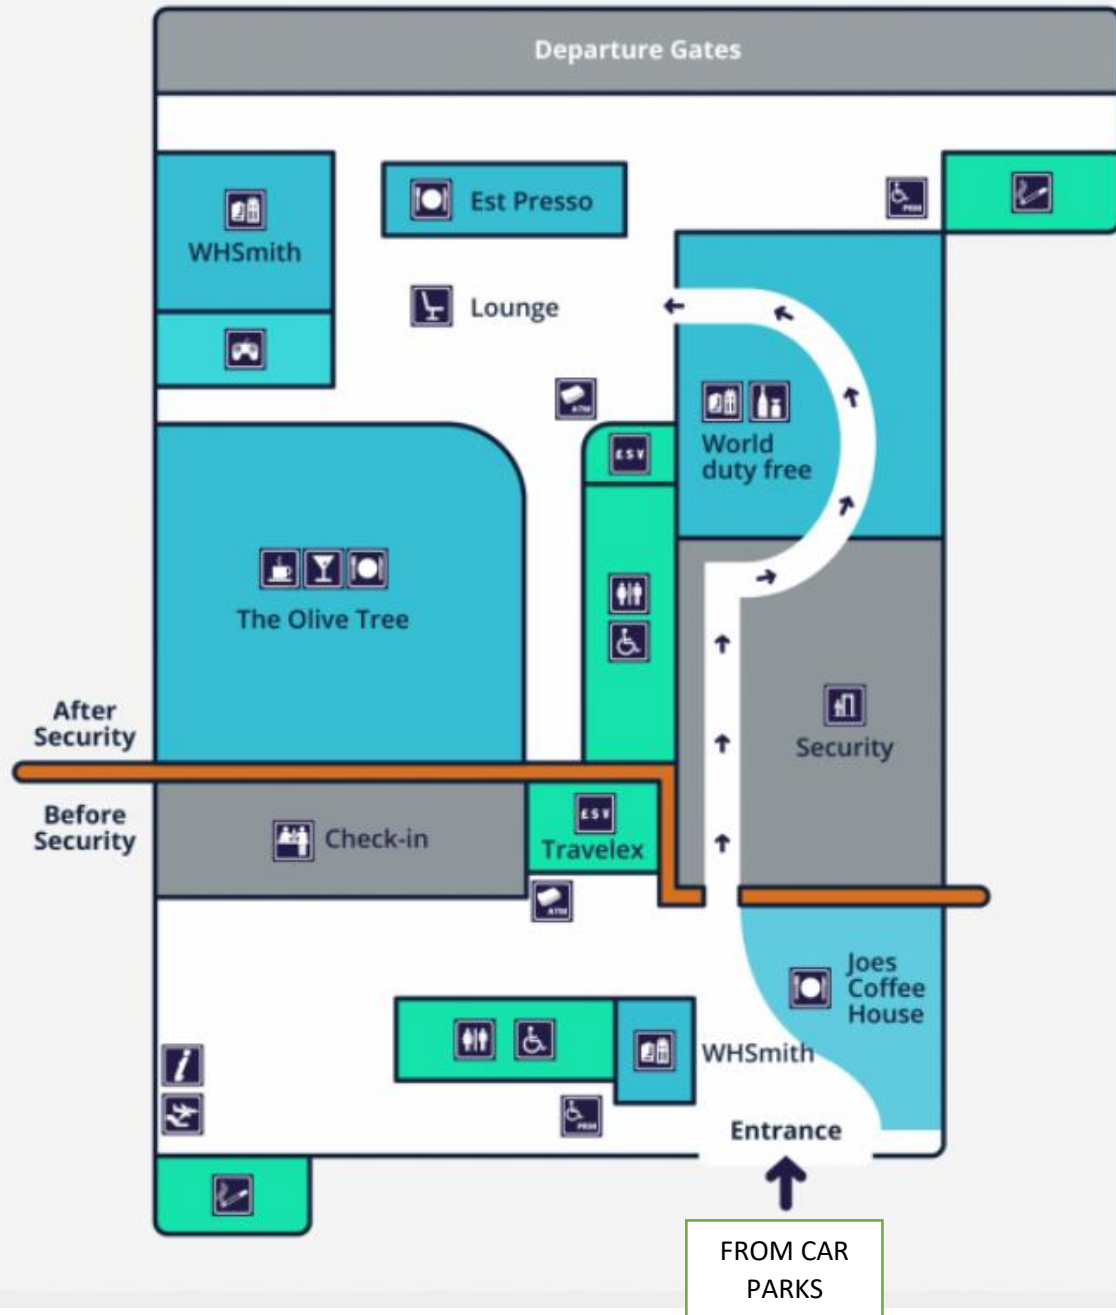

Bournemouth Airport Terminal Map

OUTBOUND PASSENGERS

TELEPHONE HELP POINT LOCATED IN CAR PARK 1

DISTANCE FROM CAR PARK 1/2 TO CHECK-IN 140m-240M

CHECK-IN TO SECURITY 20m

SECURITY TO DEPARTURE LOUNGE 75m

DEPARTURE GATES TO AIRCRAFT 70m-200m

INBOUND PASSENGERS

AIRCRAFT TO IMMIGRATION 55m/190m

IMMIGRATION TO BAGGAGE RECLAIM 35m

ARRIVALS BUILDING TO CAR PARK 1/2 145m-250m

- Inbound Special Travel Assistance passengers will be met at the aircraft and taken into the terminal building.
- Passengers will be reunited with their baggage and wheelchair.
- Further assistance will be offered to get Special Travel Assistance passengers to their point of departure from the airport.